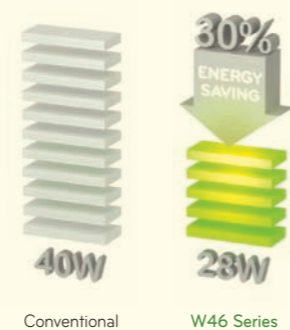

TRUE-TO-LIFE PICTURE QUALITY

With LG's unrivaled display technologies, which improve image quality in various ways, the LG W46 monitor series provides you with the highest picture quality you have been looking for. Experience gorgeous images with LG W46 monitors.

EXCELLENT PICTURE QUALITY WITH FULL HD RESOLUTION

The W46 series supports full HD (1,920x1,080 pixels) resolution and provides 1:1 pixel match to a wide range of HD content for crisp, vivid reproduction of presentation documents, high resolution pictures and videos. (Only available on 22 inches or larger)

GREATER LOOK WITH FLATRON f ENGINE

The FLATRON f Engine is a unique picture quality improvement chip that is unique to LG providing clear, optimal picture quality free of any afterimage for documents, pictures and videos.

DIGITAL FINE CONTRAST RATIO

With a superior contrast ratio of 30,000:1, images are so clear and sharp that colors practically jump off the screen.

LIGHTNING-FAST RESPONSE TIME - 5ms

Clean visuals are the norm with such a lightning-fast response time. This means sharp images, minimal motion blurring and no afterimage while viewing videos, even when playing the most frantic computer games.

GREAT ENERGY-SAVING TECHNOLOGY & CERTIFICATION

The W46 series lowered energy consumption with LG's advanced technology, resulting in increased energy efficiency and lower electricity costs. At the same time, these eco-friendly, low power consumption monitors help protect the environment.

GREEN TECHNOLOGY THAT HELPS THE ENVIRONMENT & BUSINESS