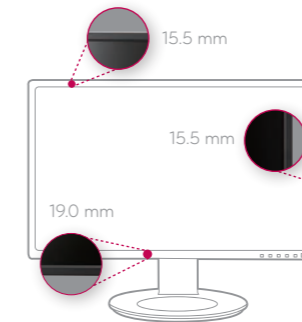

ULTRA-SLIM FRAME

- Simple Square-shared head Design
- Narrow bezel for convenient viewing of tiled monitor

USEFUL ERGONOMIC DESIGN

With their ergonomic design, W46 monitors are the ideal monitors for any environment. Their streamlined design helps increase work efficiency in every type of office, as do their tilt, height and pivot adjustment features.